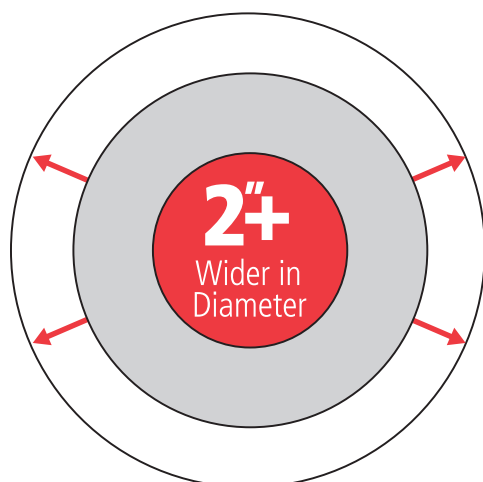

Be ready with the right size water heater pans in stock

NAECA Energy Efficiency Guideline revisions mean larger diameter water heaters starting April 16, 2015.

Greater energy efficiency requirements by the Department of Energy through the National Appliance Energy Conservation Act (NAECA) results in larger diameter water heaters.

NEW 32" pans now available.

34154
Aluminum Water Heater Pans

34163
Plastic Water Heater Pans

Pan Material and Adapter	18"	20"	22"	24"	26"	28"	30"	NEW! 32"
Aluminum – (1" CPVC Adapter)	34170	34171	37172	34173	34174	34176	34175	34193
Aluminum – (1" inside x 1-1/2" outside PVC adapter)	34079	34151	34152	34153	34154	34156	34085	34191
Aluminum – (1" inside x 1-1/2" inside PVC adapter)		34081	34082	34083	34084	34103		
Aluminum – (without hole, without adapter)	34090	34091	34092	34093	34094		34095	34192
Aluminum – (with hole, without adapter)				34157				
Plastic – (1" CPVC Adapter)	34160	34161	34162	34163	34164	34168	34165	34195
Plastic – (1" inside x 1-1/2" outside PVC adapter)	34060	34061	34062	34063	34064	34072	34065	34194
Plastic – (1" inside x 1-1/2" inside PVC adapter)	34140	34141		34143	34144	34146	34145	
Plastic – (without hole, with adapter)			34066					
Plastic – (with hole, without adapter)				34119				